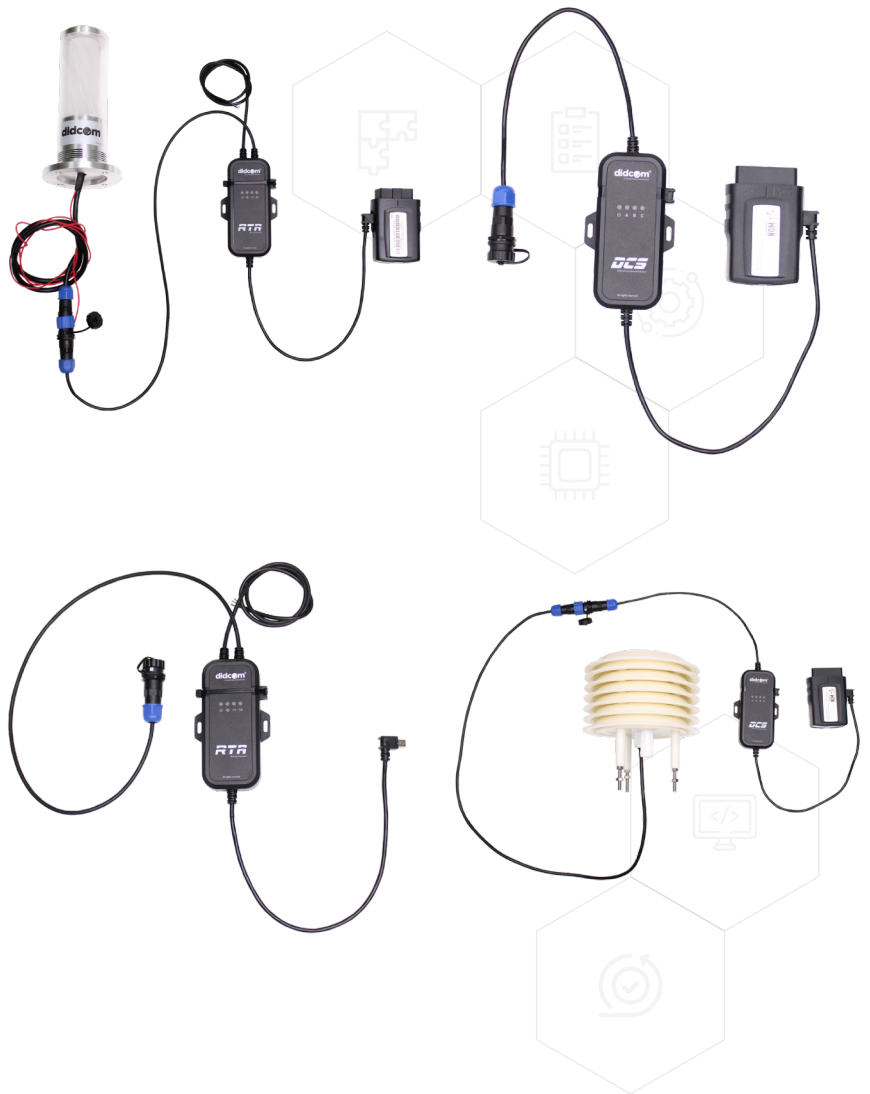

→ High-value engineering to generate added value to our client's technology integrations

Didcom Custom Solution is an innovative solution that embodies our technological core in the design and development of technology at the hardware, firmware and software level, which allows us to offer a personalized service to the client through the integration and implementation of unique solutions according to their needs.

The quality of our developments and solutions to be completely compatible and integrated with the telematics ecosystem adds great value to its expansion capacity, standing out as innovative inventions adaptable to its evolution, allowing operational growth in time and objectives, shortening the path from technology to application.

→ Benefits

Conceptualization of requirements

Proof of concepts

Effective implementation and integration

Differentiating offer of unique high-value solutions

Agile prototype design

Demonstrative agility

Business consolidation and preference

→ Product and Integration

We can attend your specific requirements!